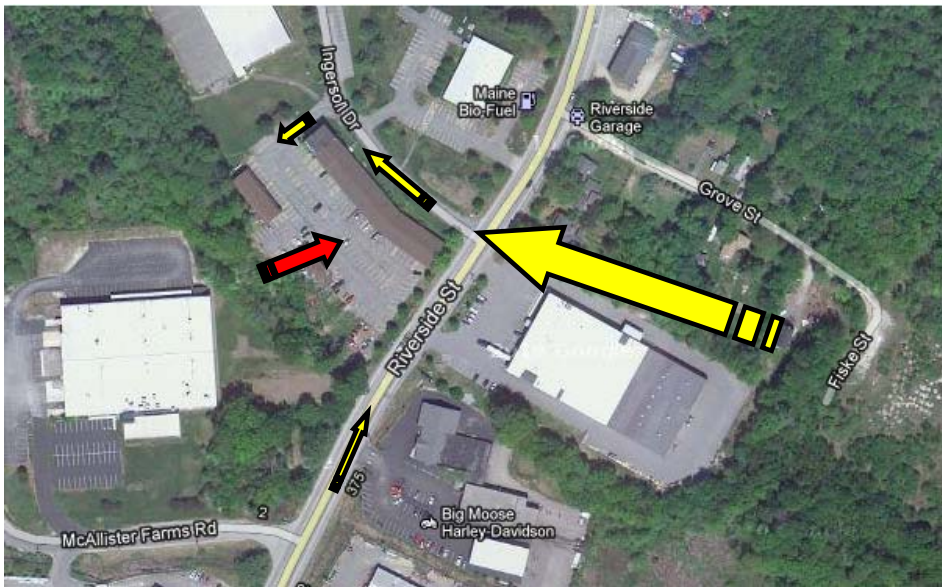

Beginning Mobile Notary Workshop
400 Riverside Street, A4, Portland, Maine 04103
March 24, 2012 ~ 12:00 PM - 4:00 PM

[\[Google Map: Click for Directions from your location\]](#)

Turn in the entrance marked by the large yellow arrow.
Follow the small yellow arrows around the building. Enter the training space where the small red arrow is.

There is a sign on the door: Professional Development Center
There will also be some INM signage as well.

Any difficulties finding the location, call: 207-595-2184

The former Maine Turnpike Authority E-Z Pass building is located less than 1 mile from Exit 48.

There are two signs flanking the driveway [Ingersoll Drive].

One says 400 Riverside, the other says Ingersoll Drive.